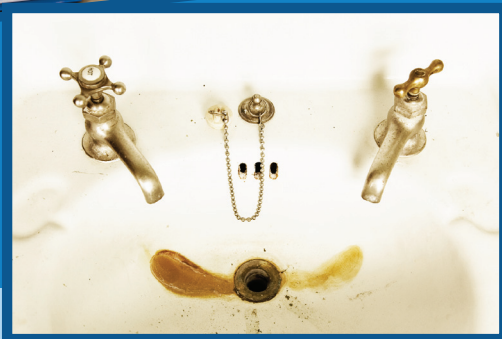

THE WAYS

untreated or hard water causes

DAMAGE IN YOUR HOME

1. Premature appliance and plumbing repair
2. Hot water tank failure
3. Unnecessary replacement of faucets and fixtures
4. Soap and scale build-up on showers and tubs
5. Spots on glasses and dishes
6. Dry skin and damaged hair